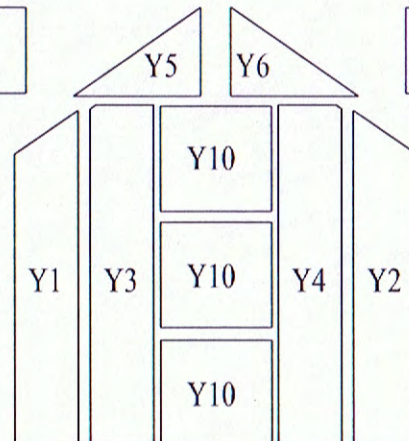

**MODEL: HX90812G**  
Product Size(LxWxH): 366x244x265cm(8'x12')

# Polycarbonate Sheet

**B**

**L**

**R**

**F**

<b>Y1</b>	2
<b>Y2</b>	2
<b>Y3</b>	2
<b>Y4</b>	2
<b>Y5</b>	2
<b>Y6</b>	2
<b>Y8</b>	10
<b>Y9</b>	8
<b>Y10</b>	6
<b>Y11</b>	6
<b>Y12</b>	6
<b>Y13</b>	2

Before you assemble the greenhouse, please tear the protective film of both sides of PC sheet.  
Expose the side with letters to sunlight!

# The list of section

Important Notice:  
Do not need to  
removal if you  
forgot to put the  
Screws S01,  
you can put Drive  
Screws S03  
replace for S01! **!**

PART	#	mm	Qty.
	J01		2
	J02L		2
	J02R		2
	J03L		2
	J03R		2
	J04L		2
	J04R		2
	J05		2
	G01	1600	2
	G02		2
	G03		2