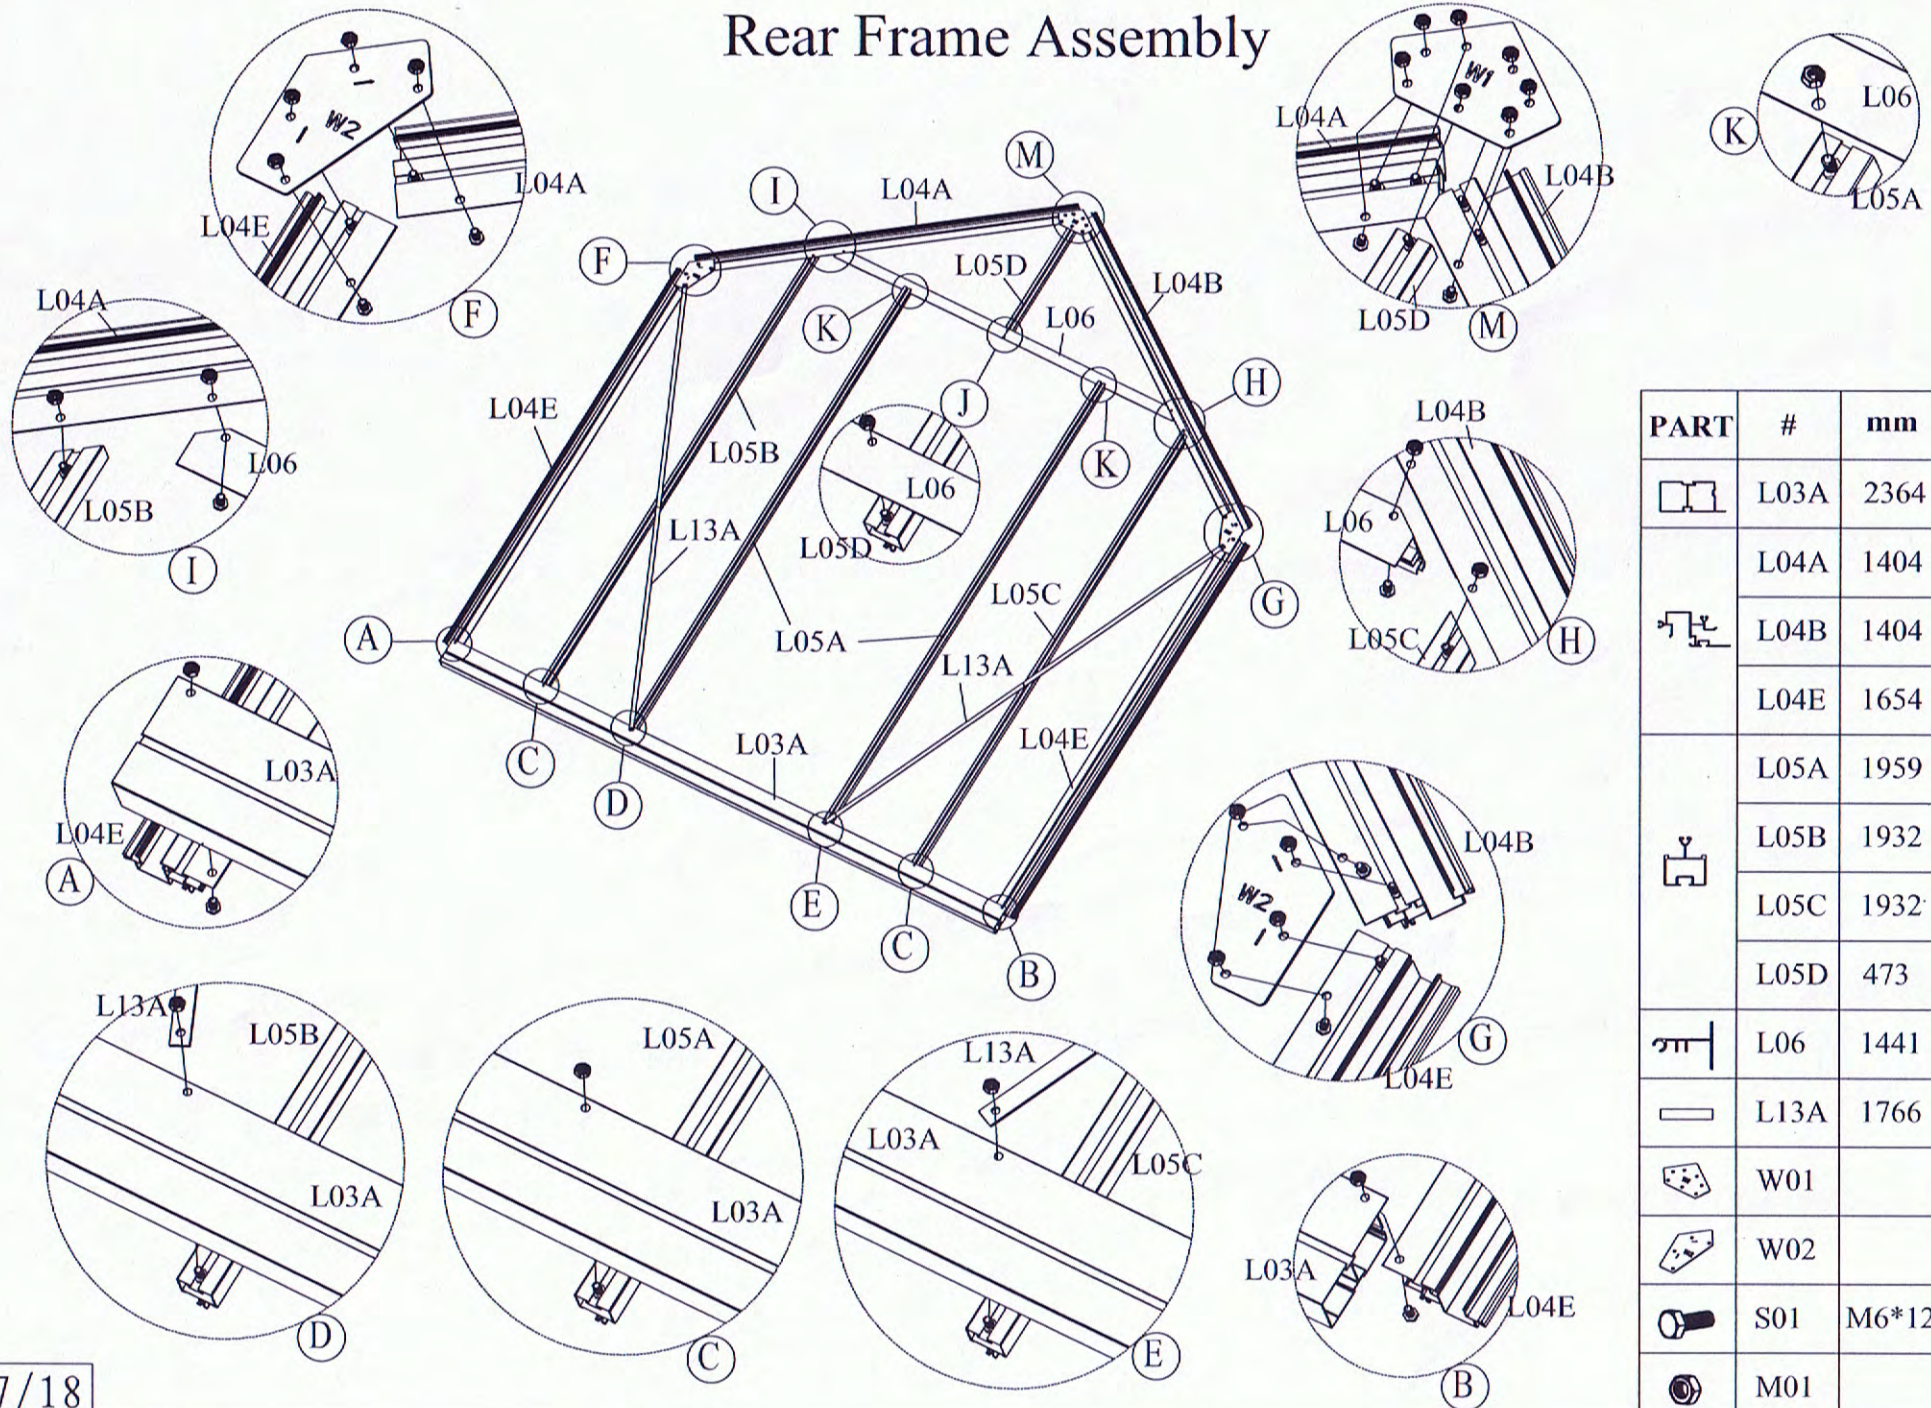

Rear Frame Assembly

PART	#	mm	Qty.
	L03A	2364	1
	L04A	1404	1
	L04B	1404	1
	L04E	1654	2
	L05A	1959	2
	L05B	1932	1
	L05C	1932	1
	L05D	473	1
	L06	1441	1
	L13A	1766	2
	W01		1
	W02		2
	S01	M6*12	28
	M01		28