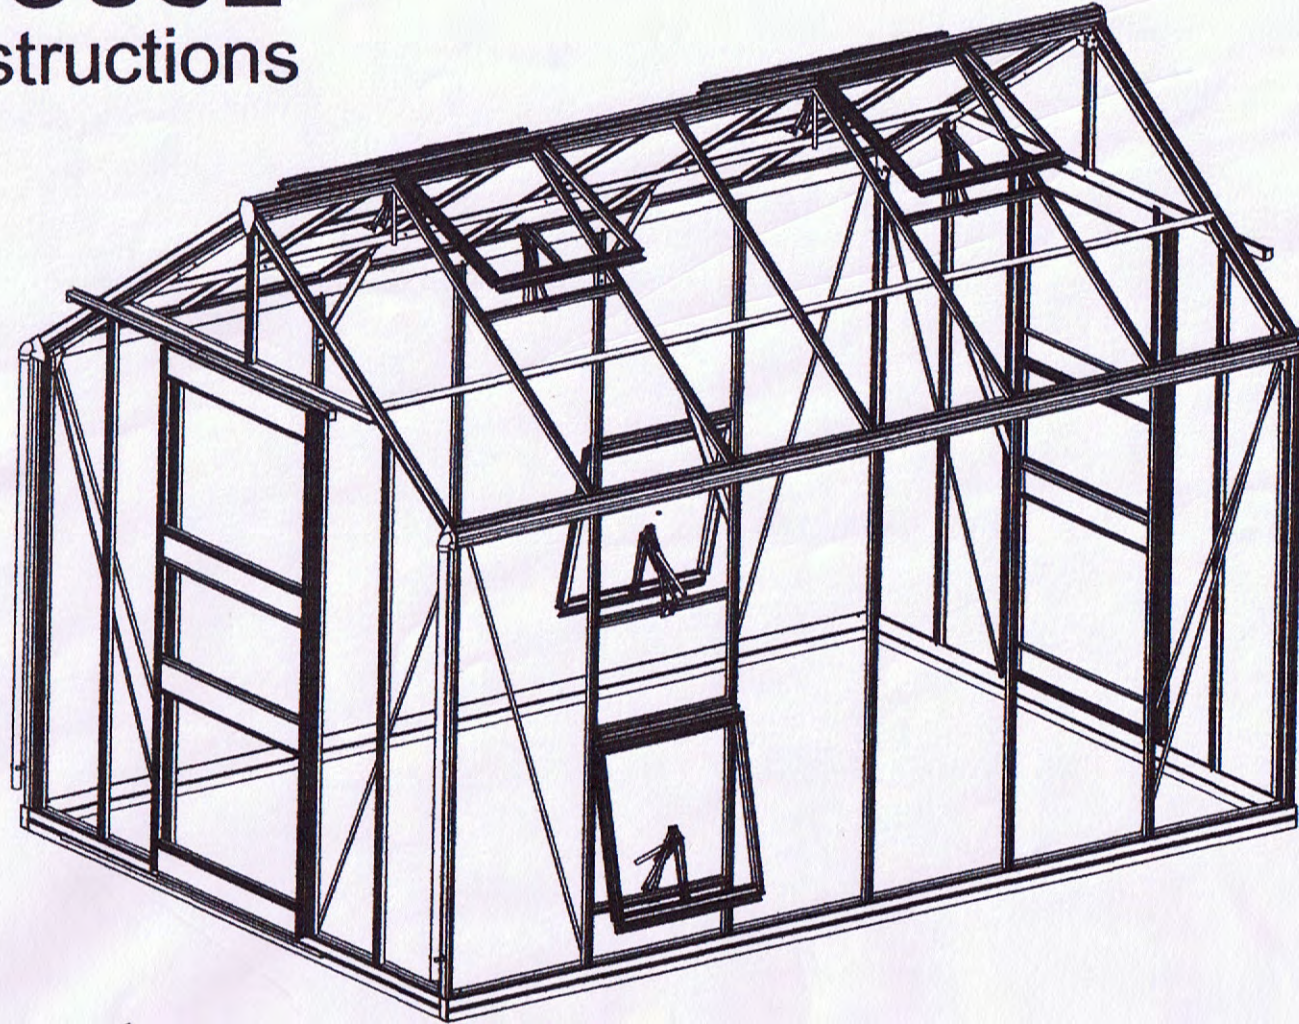

GREENHOUSE

Assembly instructions

Global Tradewinds
Vancouver Island B C Canada
WWW.globalwinds.webs.com
globaltradewinds@gmail.com
(250)210-1648

MODEL: HX90812G
Product Size(LxWxH): 366x244x265cm(8'x12')