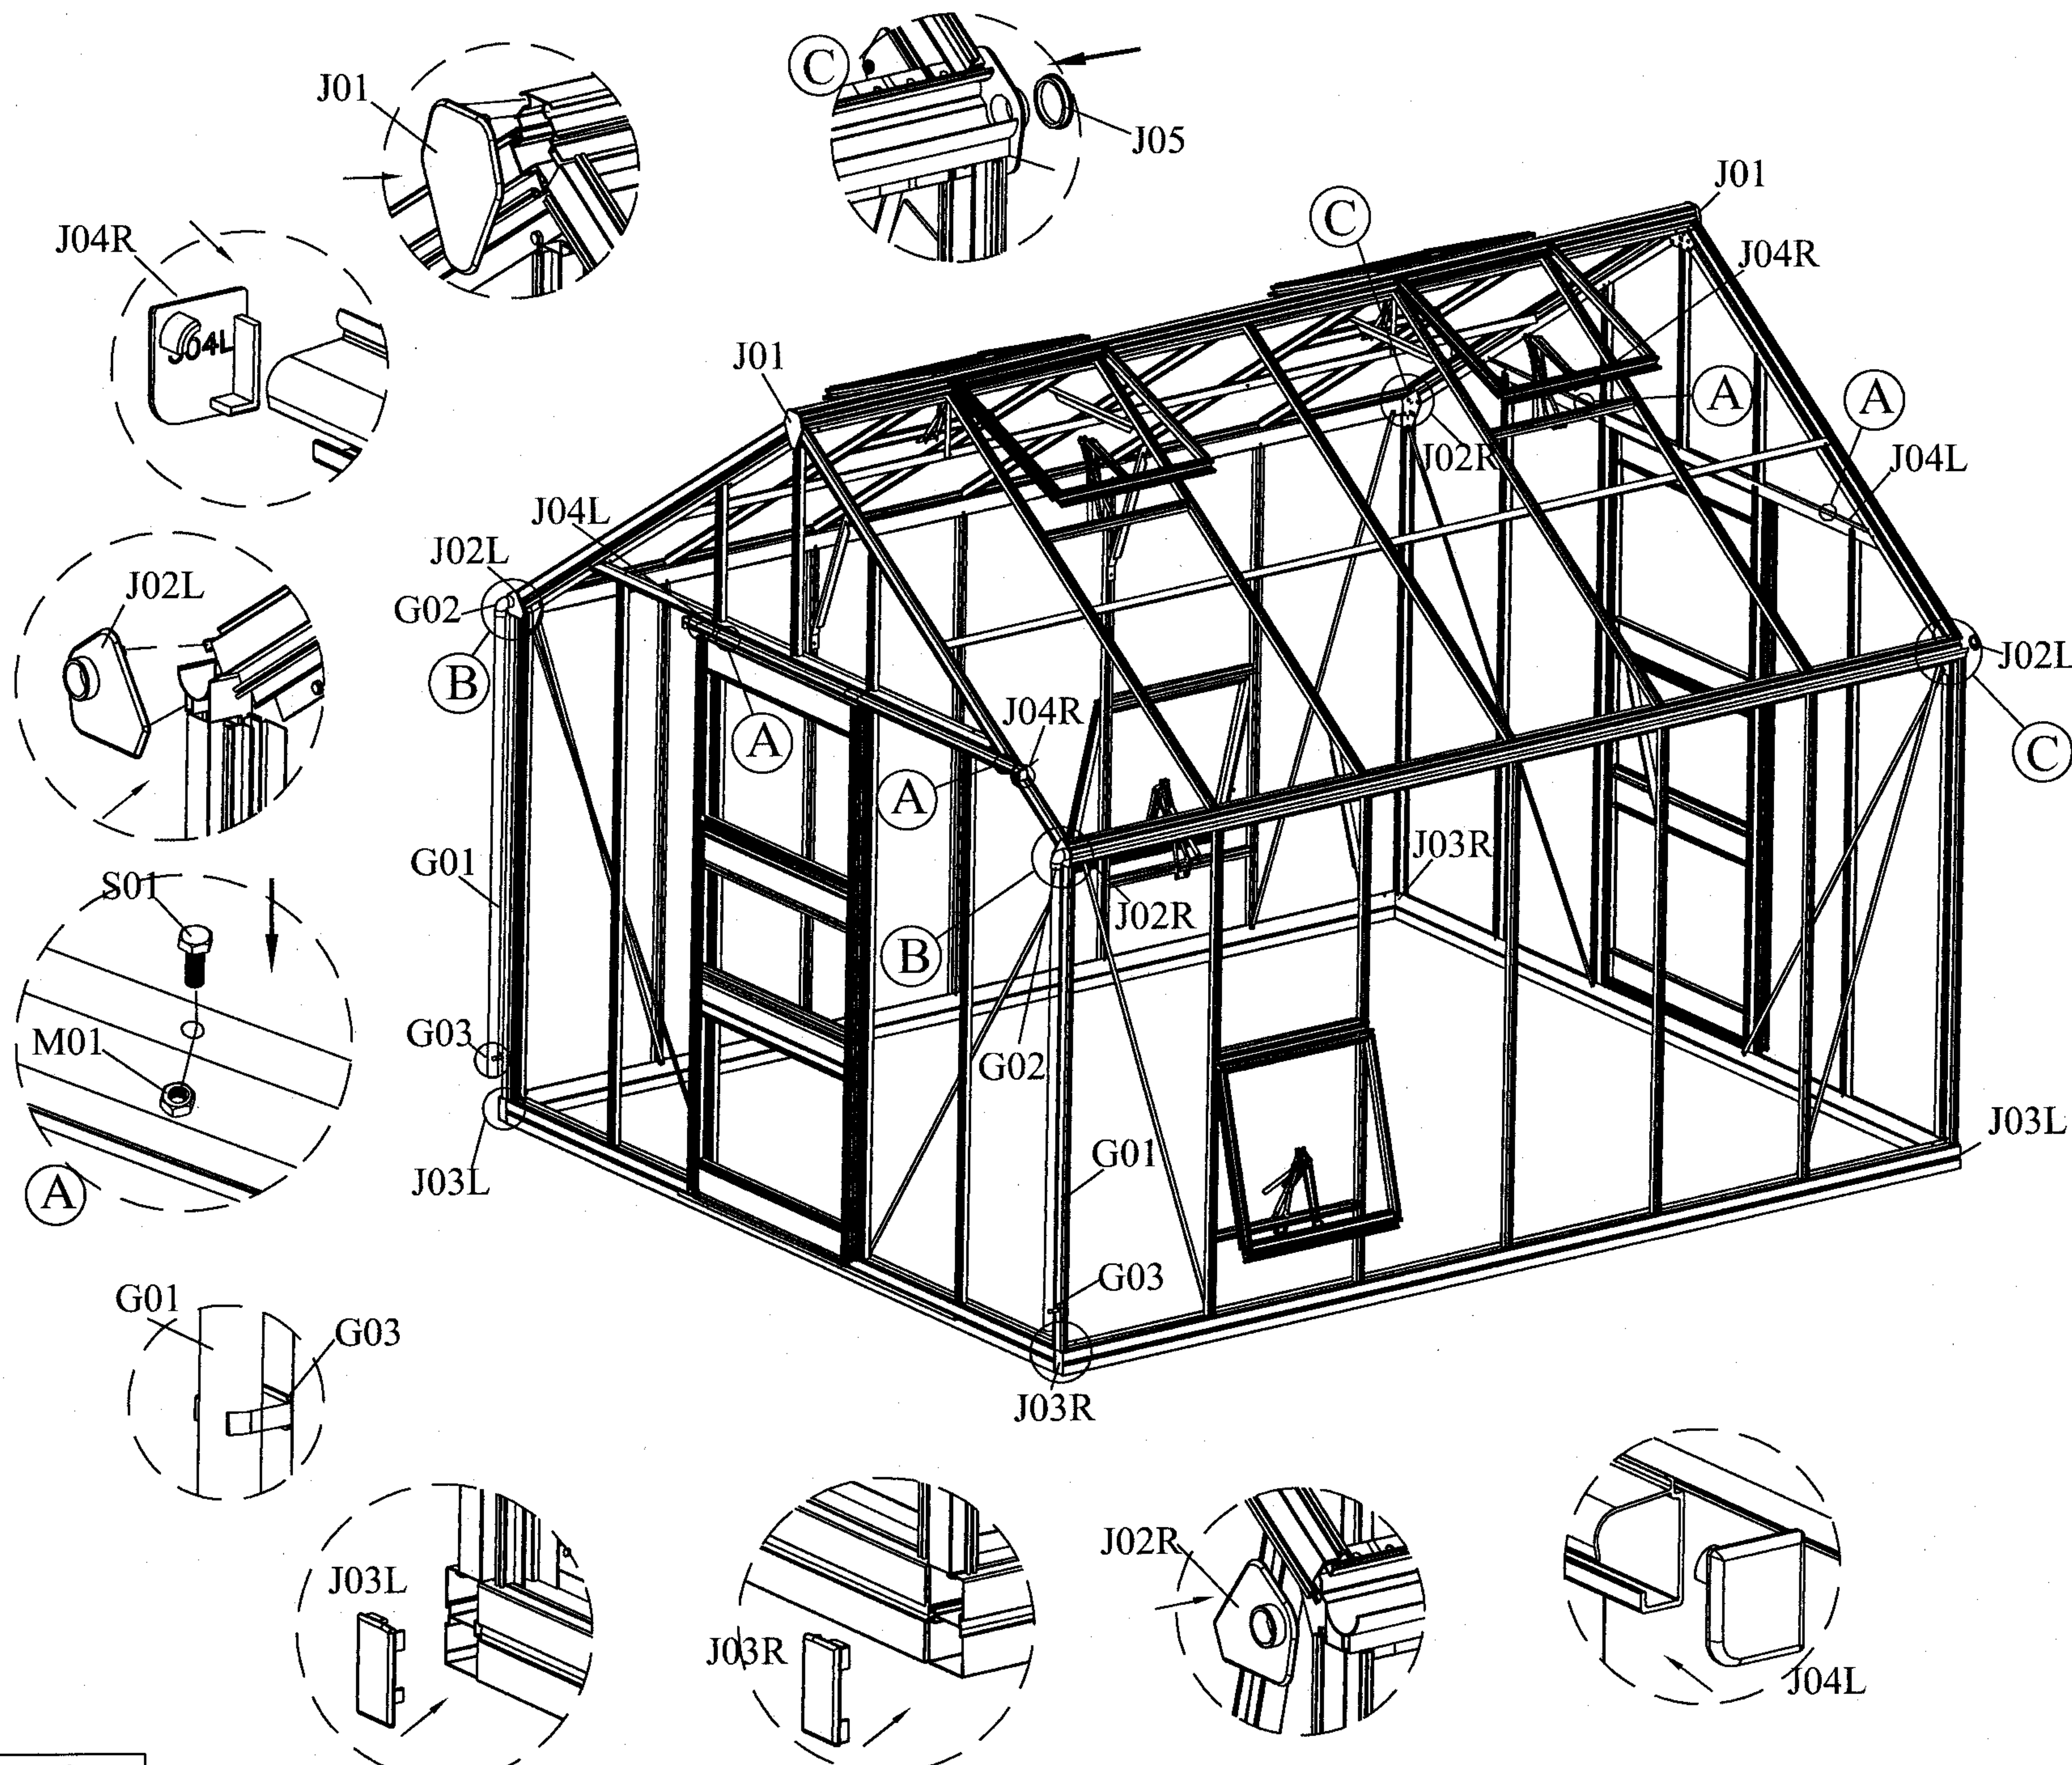

PART	#	mm	Qty.
	J01		2
	J02L		2
	J02R		2
	J03L		2
	J03R		2
	J04L		2
	J04R		2
	J05		2
	G01	1650	2
	G02		2
	G03		2
	S01	M6*12	2
	M01		2